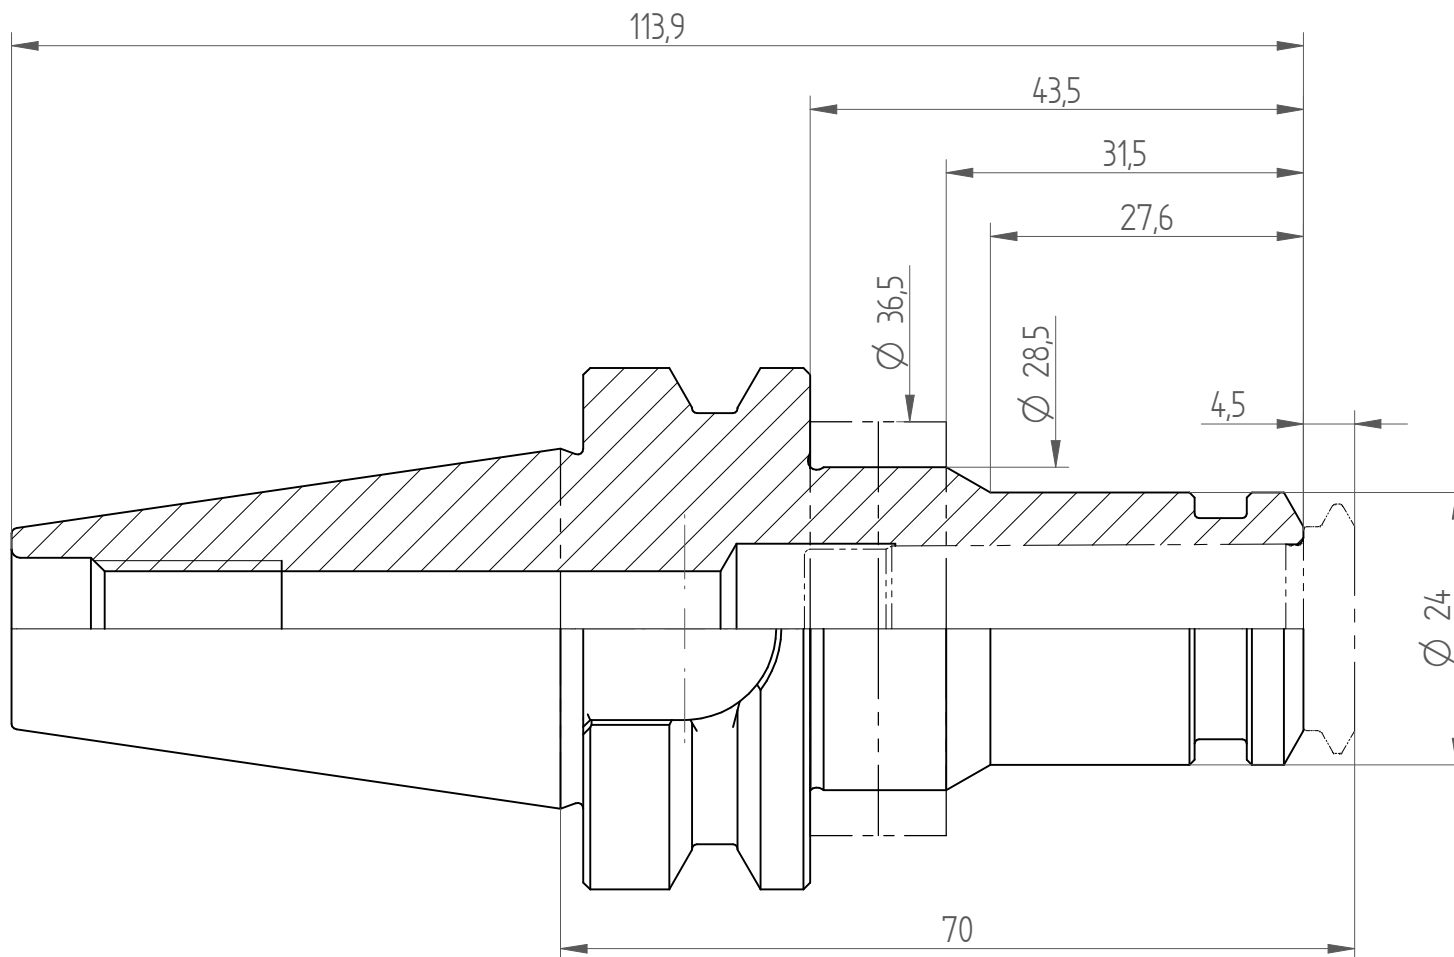

Swiss
Precision
Tools

REGO-FIX®

REGO-FIX AG
Obermattweg 60
4456 Tenniken / Switzerland

Phone +41 61 976 14 66
Fax +41 61 976 14 14
www.rego-fix.com

This is a non-controlled copy. All information given herein is subject to change without notice

The information given herein has been carefully checked and is believed to be correct. REGO-FIX, however, assumes no responsibility or liability for any errors, inaccuracies or omissions that may appear in this drawing

This document is subject to copyright laws. No part of this document may be reproduced or transmitted in any form or any means, electronic or mechanic, for any purpose, without the express written permission of REGO-FIX

Type : BT30_PG15x070_H
Part No. : 413071530
Date : 19.06.2014
Scale : 1.5:1